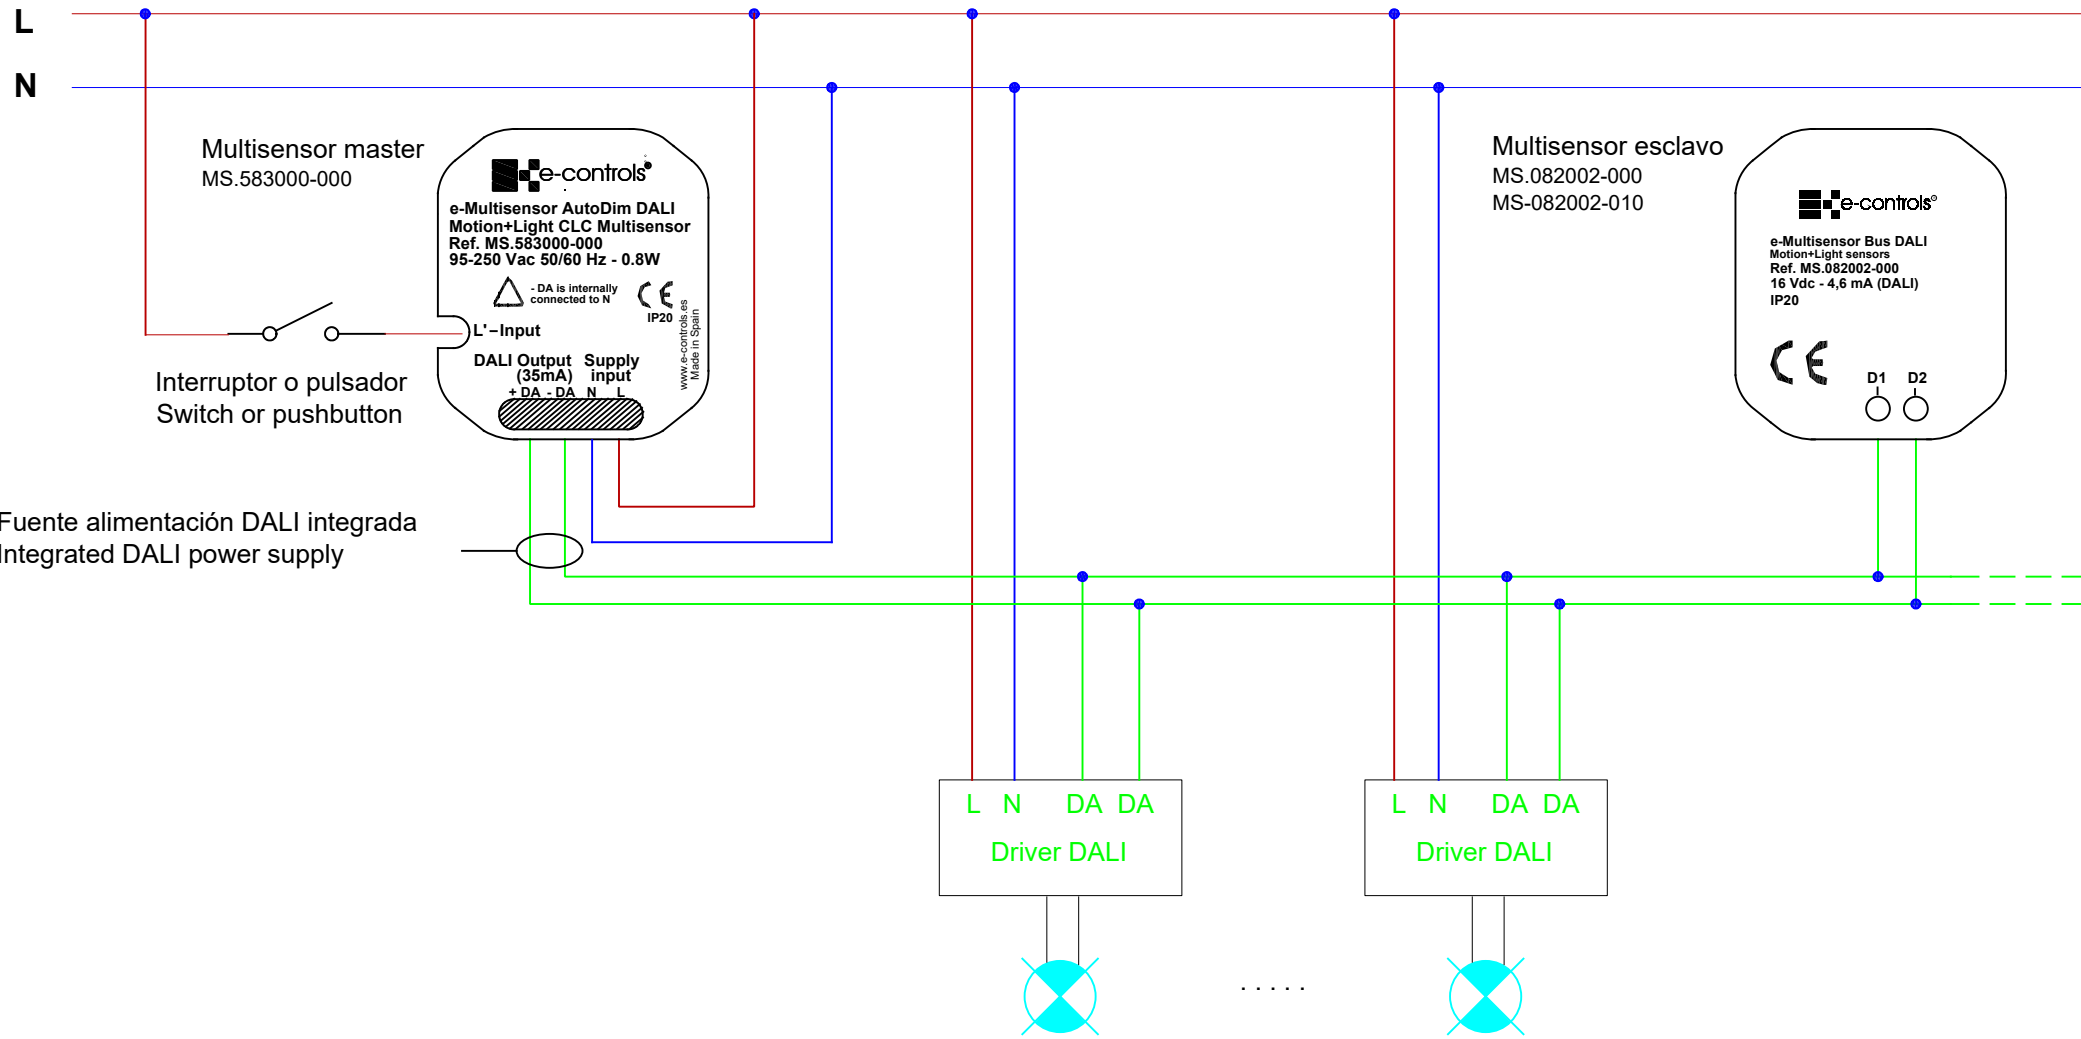

95-250 Vac
50/60Hz

Title	No	Description	Date
e-Multisensor AutoDim DALI	1		
Description: Master+Slave	2		
Project: PJ15511	3		
Code: MS.583000-000	4		
File name: e-Multisensor AutoDim DALI DEC	5		
Size: A3	Version: 0	Revision: 0	6
Drawn: AEK	Date: 08/10/19	Sign:	Units: mm Tol.: ± 0,2 mm
Revised: RFH	Date: 08/10/19	Sign:	Scale: 1:1
Approved: RFH	Date: 08/10/19	Sign:	Sheet: 1 / 1