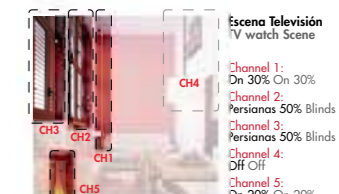

Escena Televisión
TV watch Scene
Channel 1: On 30% On 30%
Channel 2: Persianas 50% Blinds 50%
Channel 3: Persianas 50% Blinds 50%
Channel 4: Off Off
Channel 5: On 20% On 20%